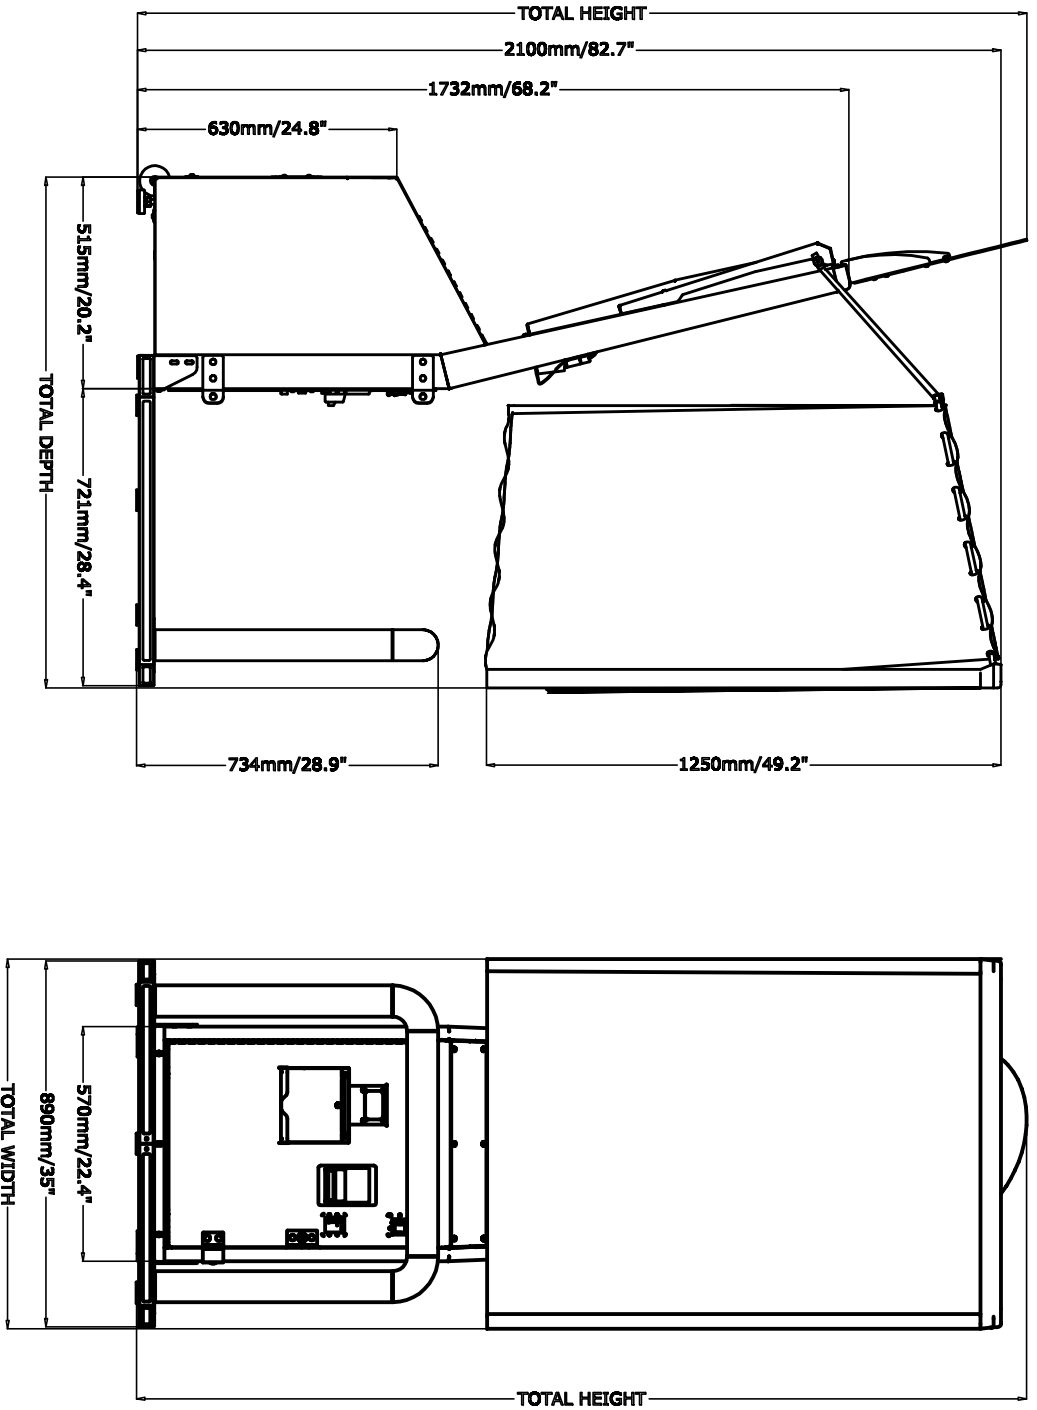

SNAPSHOT DELUXE PRODUCT DIMENSIONS

SNAPSHOT DELUXE PRODUCT DIMENSIONS

TYPE	TOTAL DEPTH (mm/inch)	TOTAL WEIGHT (kg/lb)	TOTAL HEIGHT (mm/inch)	TOTAL WIDTH (mm/inch)
SNAPSHOT DELUXE	1242mm/48.9"	115kg/253lb	2161mm/85"	890mm/35"