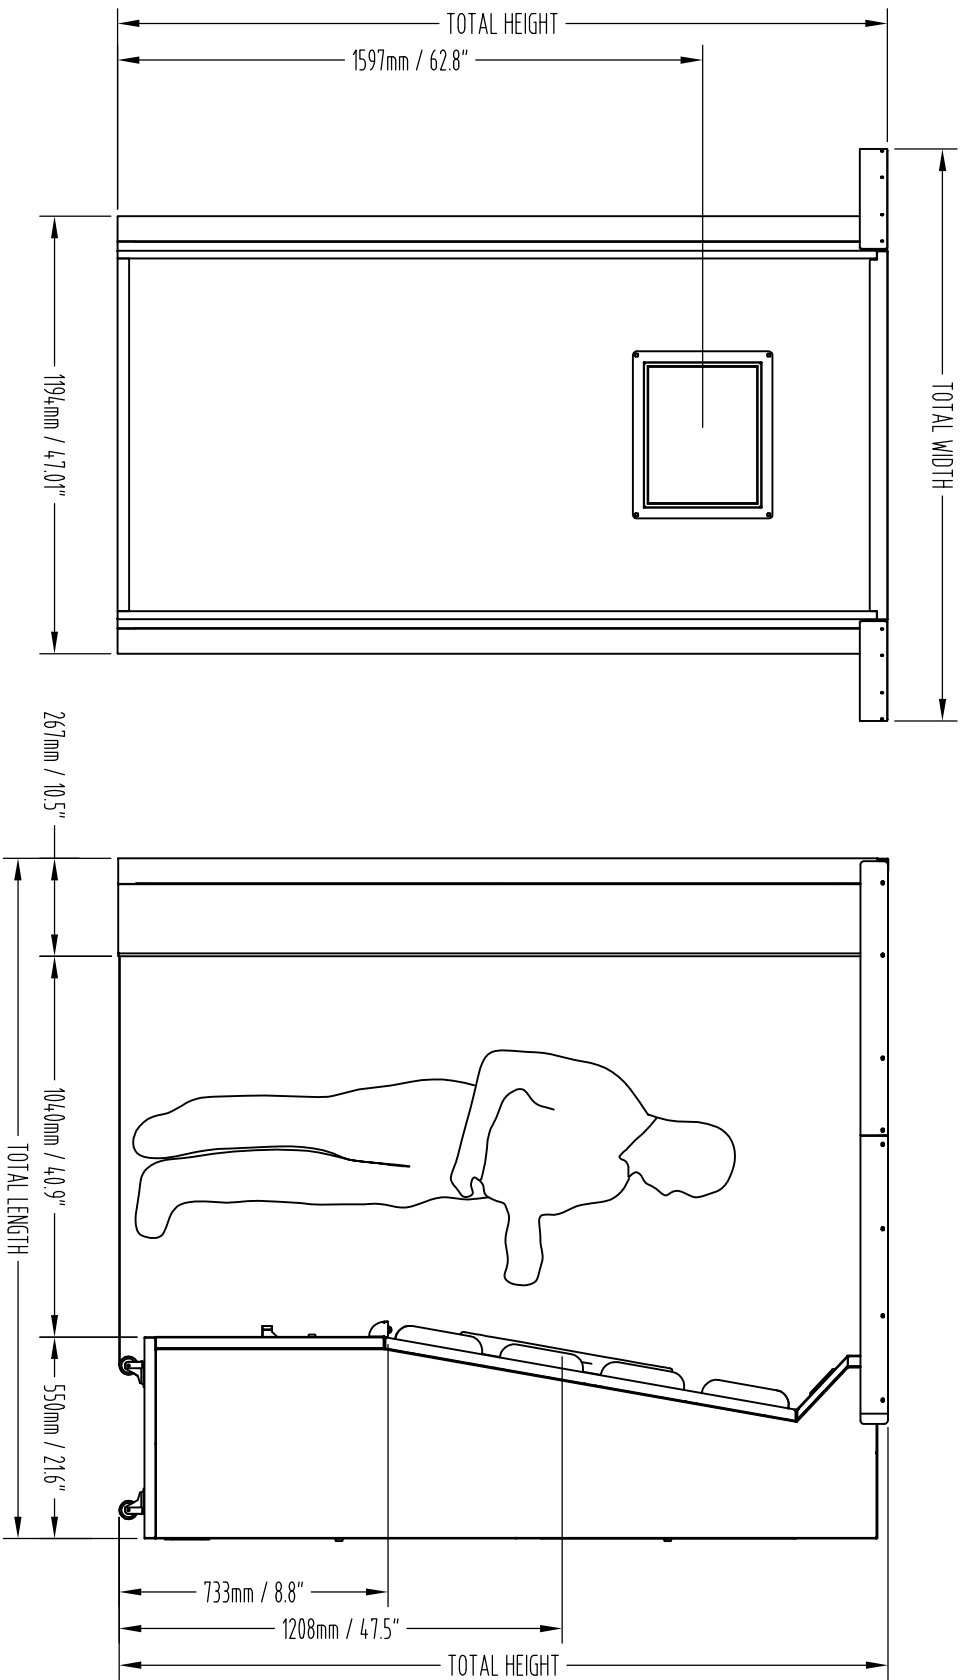

START BLITZ PRODUCT DIMENSIONS

START BLITZ PRODUCT DIMENSIONS

TYPE	TOTAL LENGTH (mm / inch)	TOTAL WEIGHT (kg / lb)	TOTAL HEIGHT (mm / inch)	TOTAL WIDTH (mm / inch)
START BLITZ	1130mm / 68.1"	254kg / 559.91lb	2100mm / 82.5"	1220mm / 48"