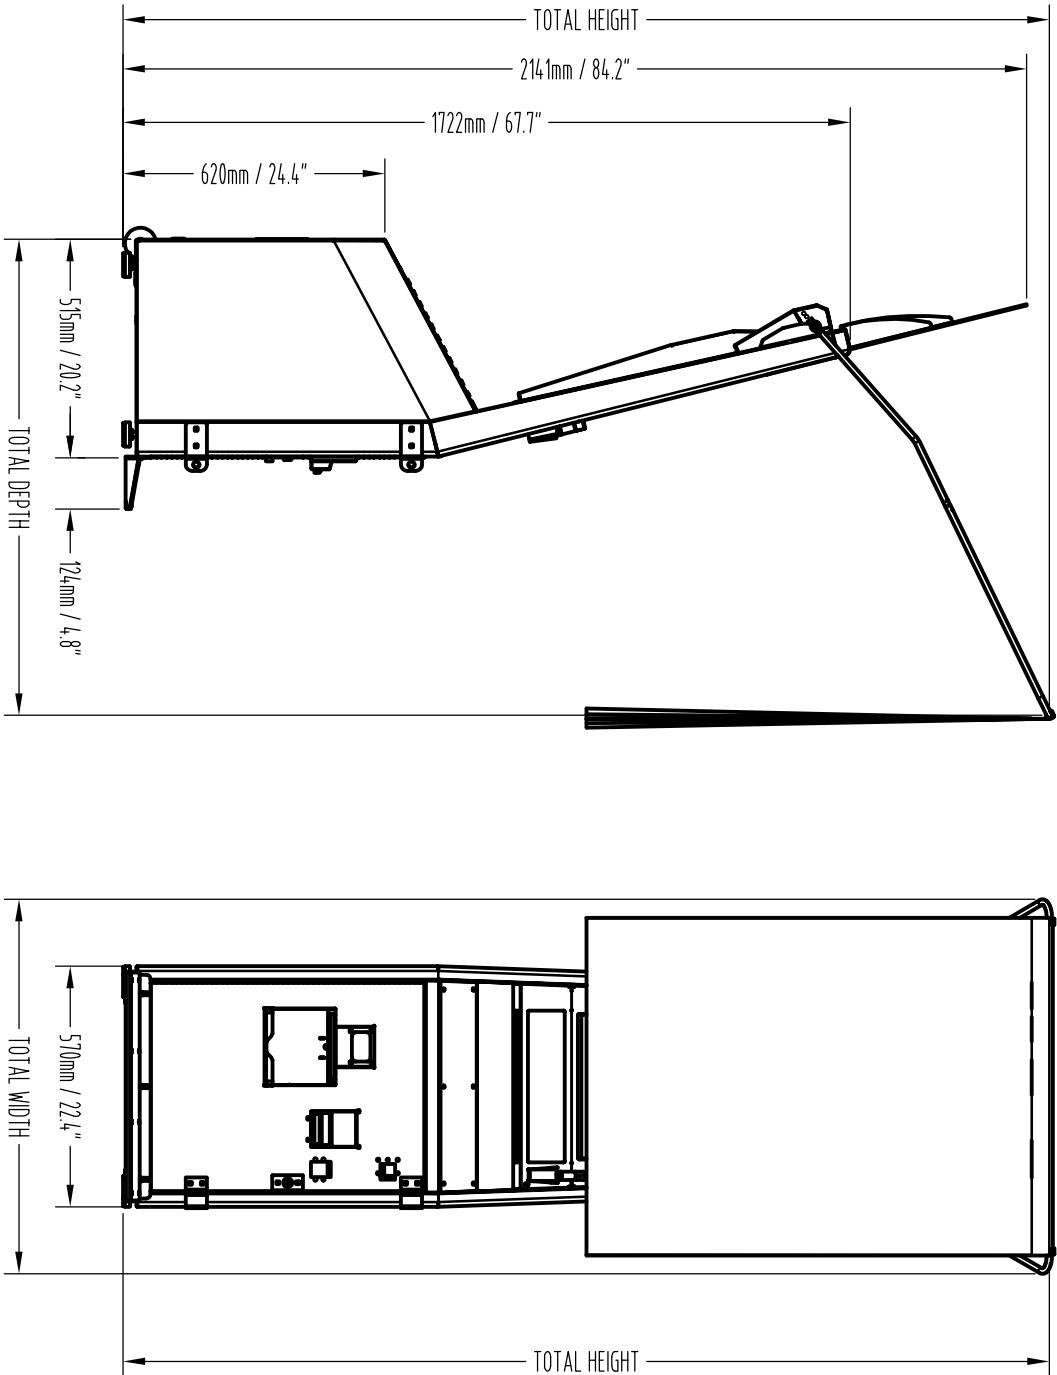

## START BLITZ COMPACT PRODUCT DIMENSIONS

### START BLITZ COMPACT PRODUCT DIMENSIONS

TYPE	TOTAL DEPTH (mm / inch)	TOTAL WEIGHT (kg / lb)	TOTAL HEIGHT (mm / inch)	TOTAL WIDTH (mm / inch)
START BLITZ COMPACT	640mm / 25.1"	100kg / 220.46lb	2000mm / 78.7"	886mm / 34.8"