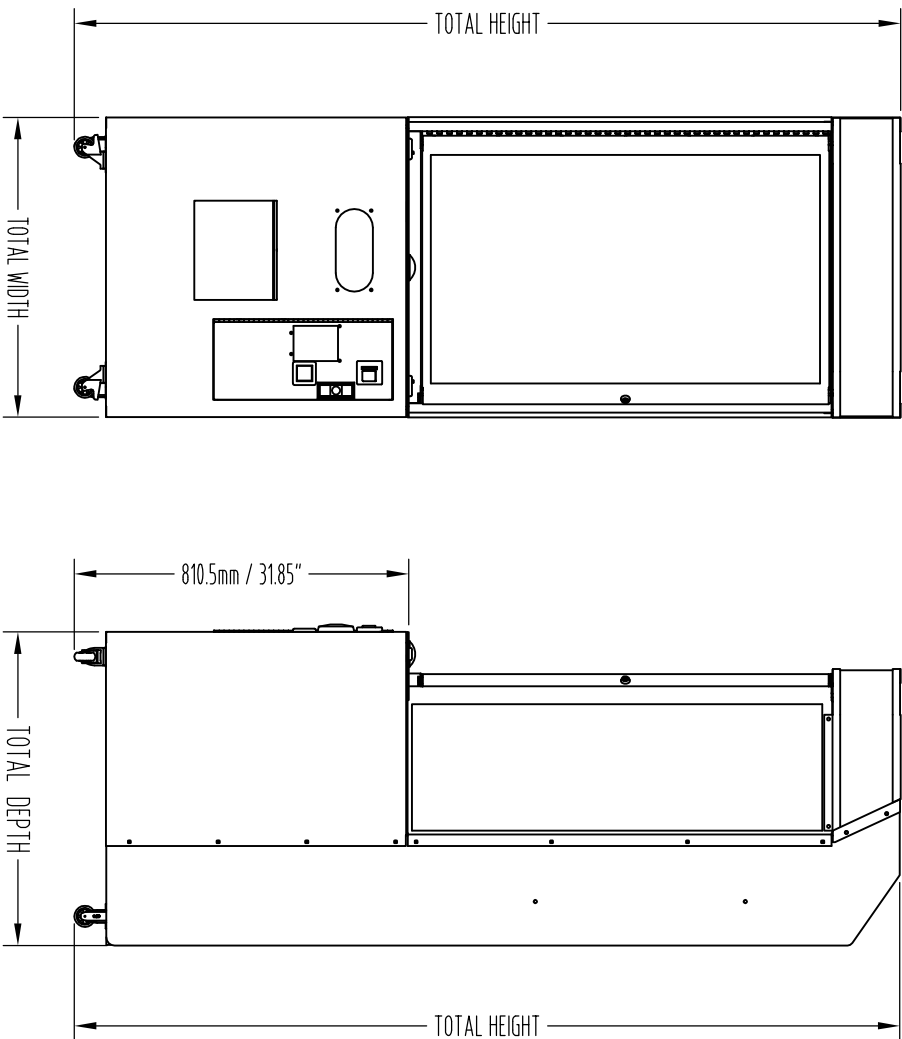

STACKER STANDARD / CLUB PRODUCT DIMENSIONS

STACKER STANDARD / CLUB PRODUCT DIMENSIONS

TYPE	TOTAL DEPTH (mm / inch)	TOTAL WEIGHT (kg / lb)	TOTAL HEIGHT (mm / inch)	TOTAL WIDTH (mm / inch)
STACKER STANDARD / CLUB	760mm / 29.92"	162kg / 357.15lb	2000mm / 78.74"	726.4mm / 28.59"