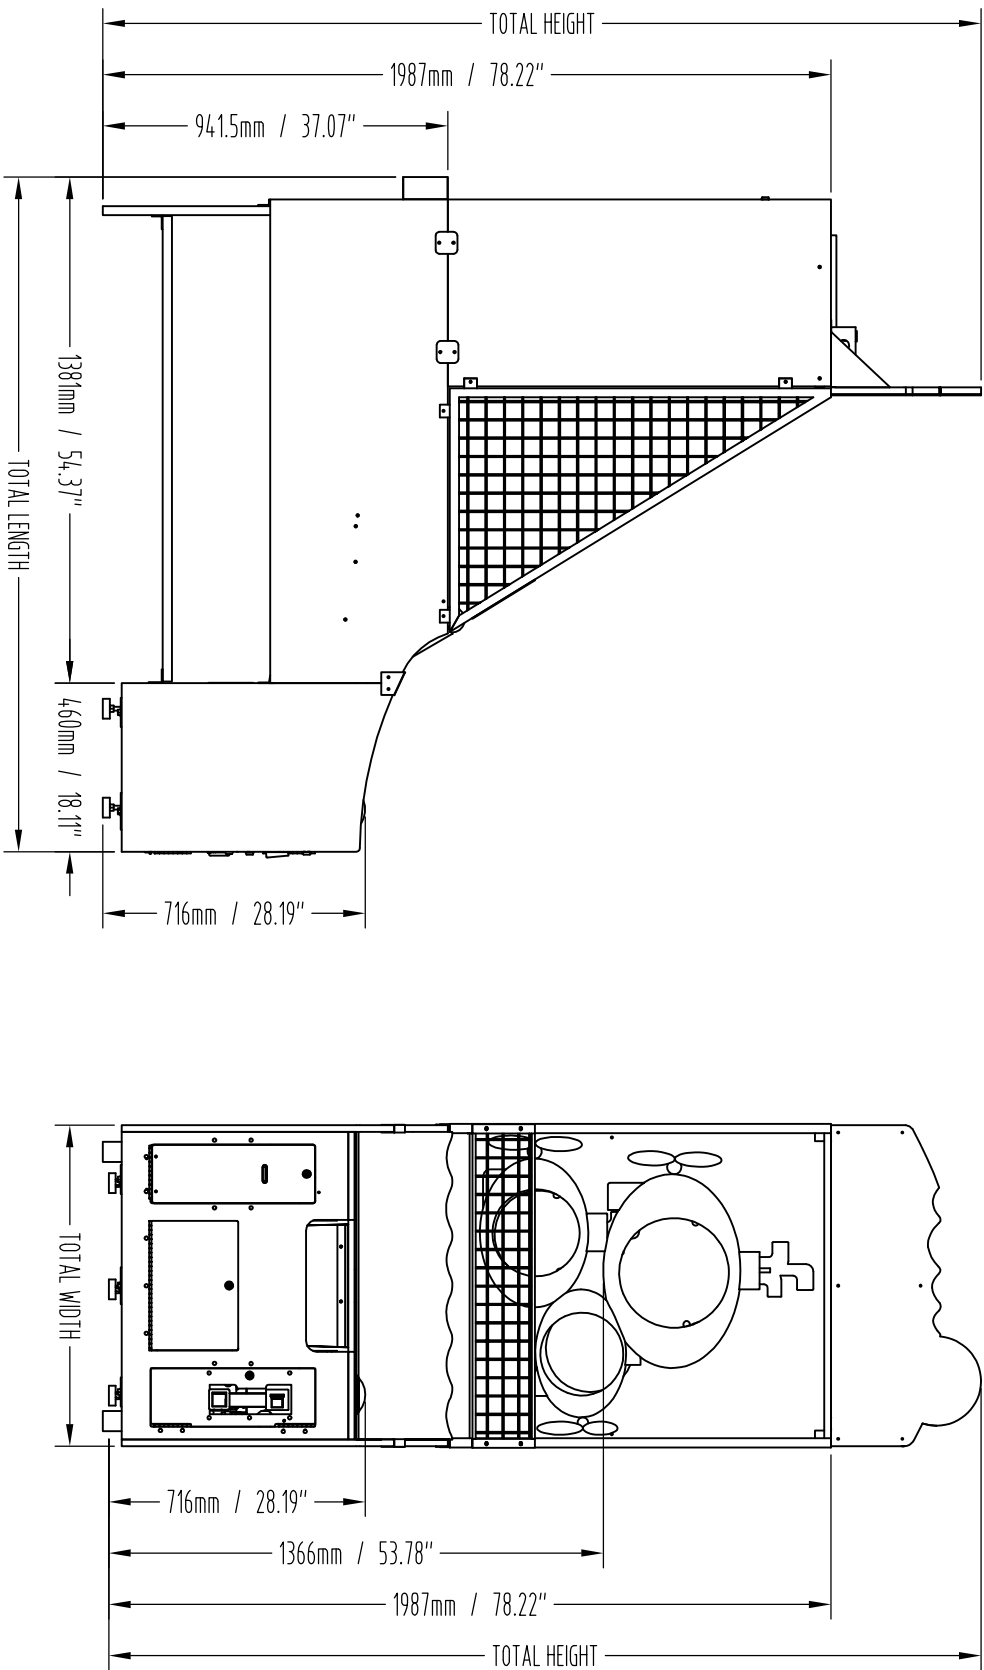

SQUID SPIES PRODUCT DIMENSIONS

SQUID SPIES PRODUCT DIMENSIONS

TYPE	TOTAL LENGTH (mm / inch)	TOTAL WEIGHT (kg / lb)	TOTAL HEIGHT (mm / inch)	TOTAL WIDTH (mm / inch)
SQUID SPIES	1894mm / 72.48"	223kg / 491.63lb	2397mm / 94.37"	876mm / 34.49"