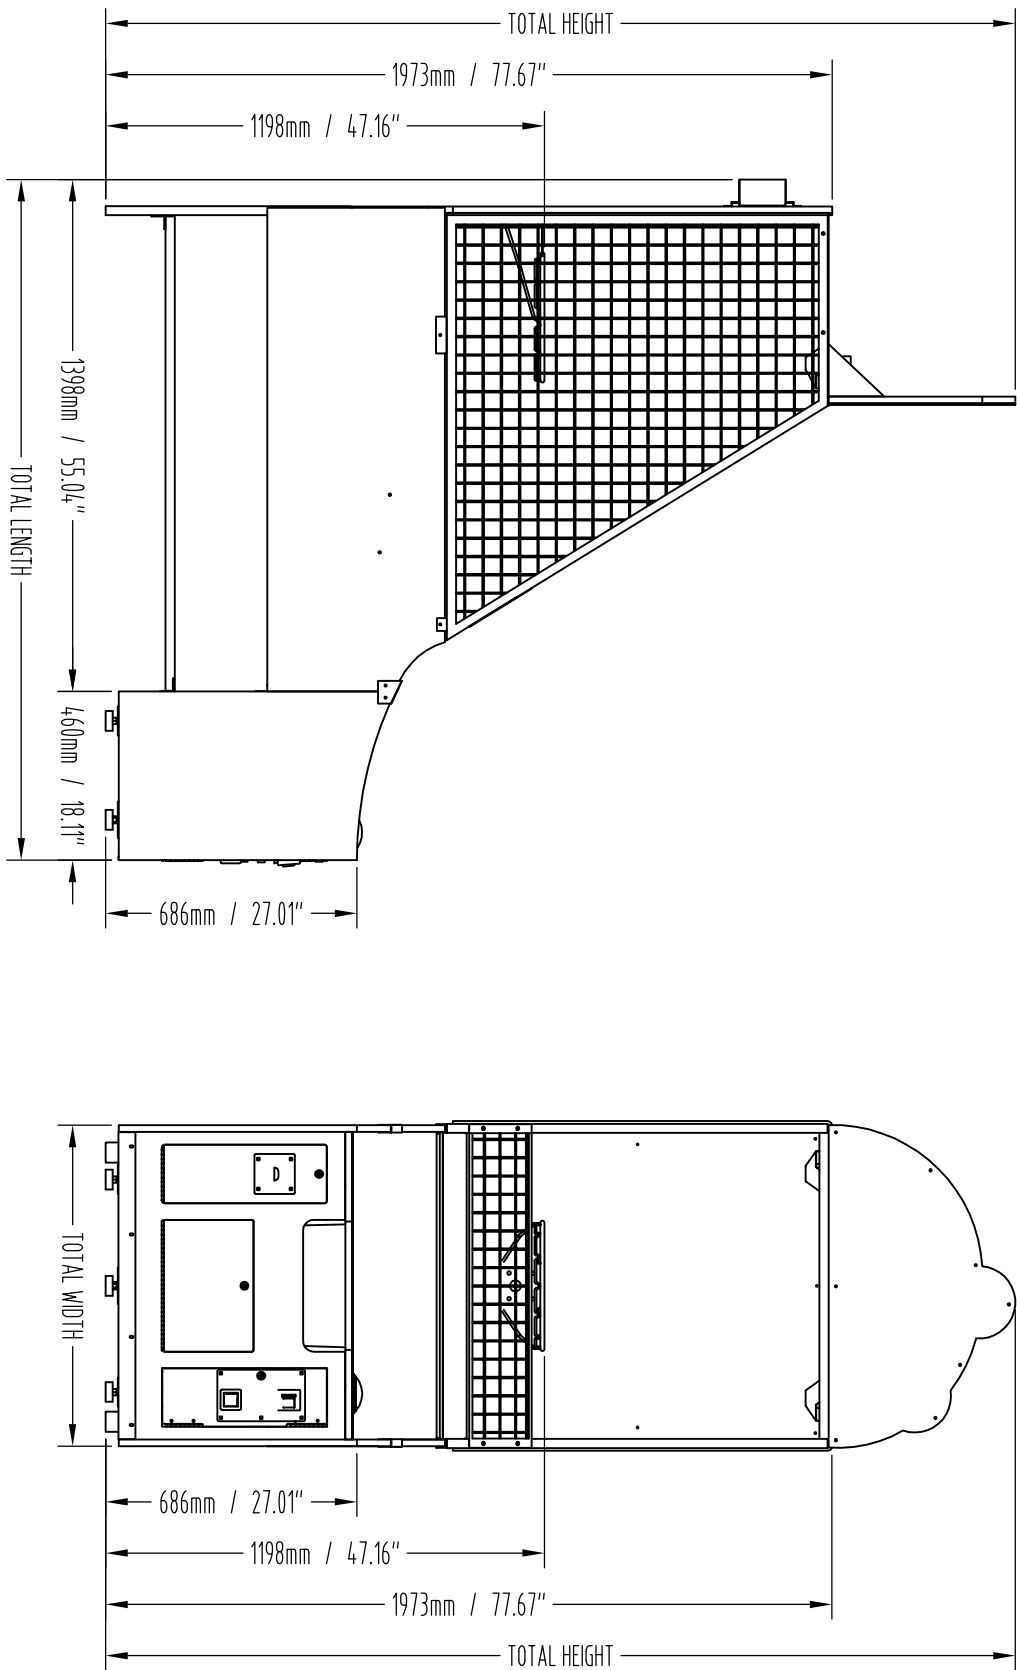

SLAM 'N' JAM Jr. PRODUCT DIMENSIONS

SLAM 'N' JAM Jr. PRODUCT DIMENSIONS

TYPE	TOTAL LENGTH (mm / inch)	TOTAL WEIGHT (kg / lb)	TOTAL HEIGHT (mm / inch)	TOTAL WIDTH (mm / inch)
SLAM 'N' JAM Jr.	1398mm / 73.15"	207kg / 456.35lb	2483mm / 97.75"	876mm / 34.49"