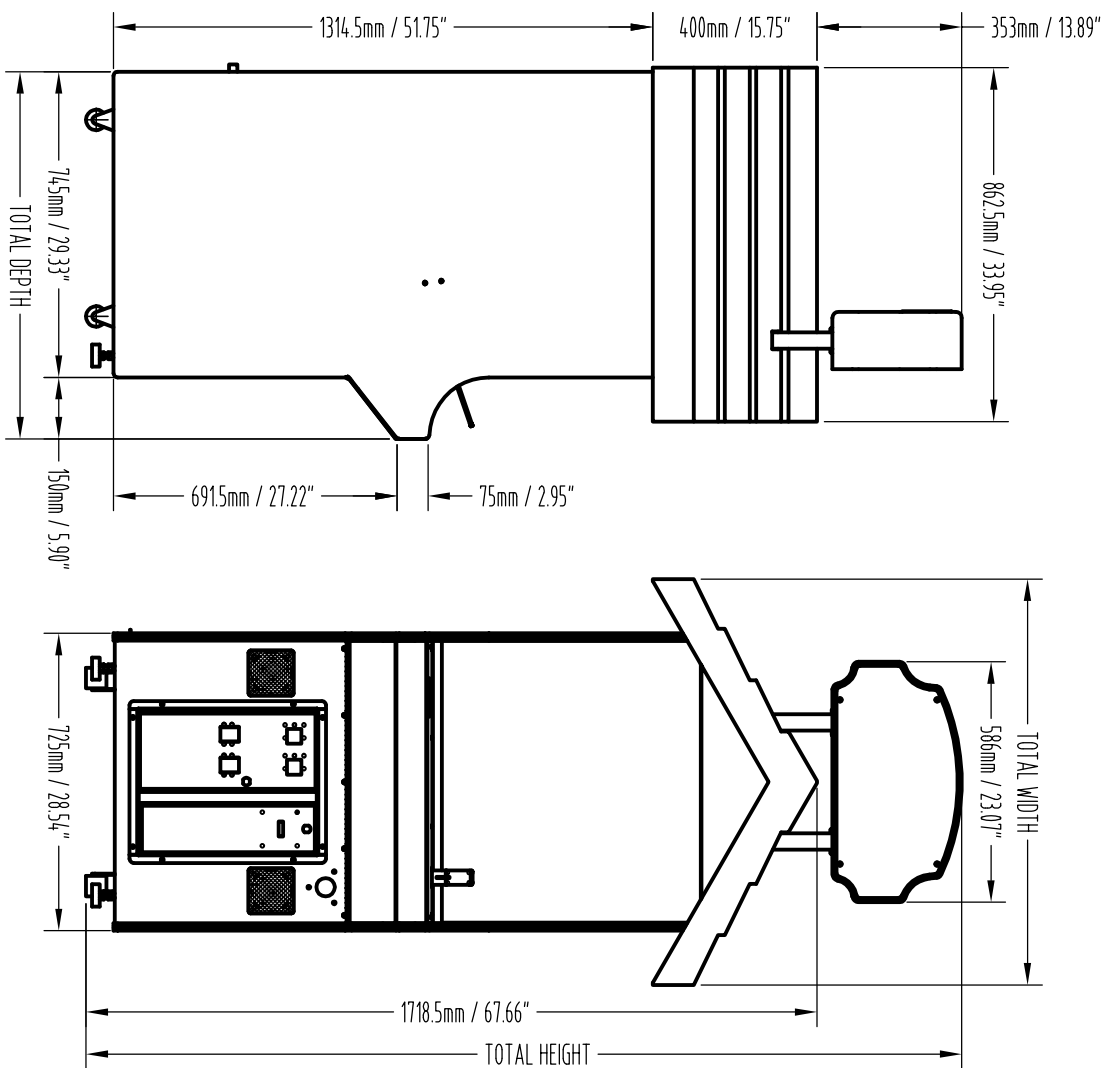

MOST WANTED PRODUCT DIMENSIONS

MOST WANTED PRODUCT DIMENSIONS

TYPE	TOTAL DEPTH (mm / inch)	TOTAL WEIGHT (kg / lb)	TOTAL HEIGHT (mm / inch)	TOTAL WIDTH (mm / inch)
MOST WANTED	895mm / 35.23"	160kg / 352.74lb	2134.5mm / 84.03"	989mm / 38.93"