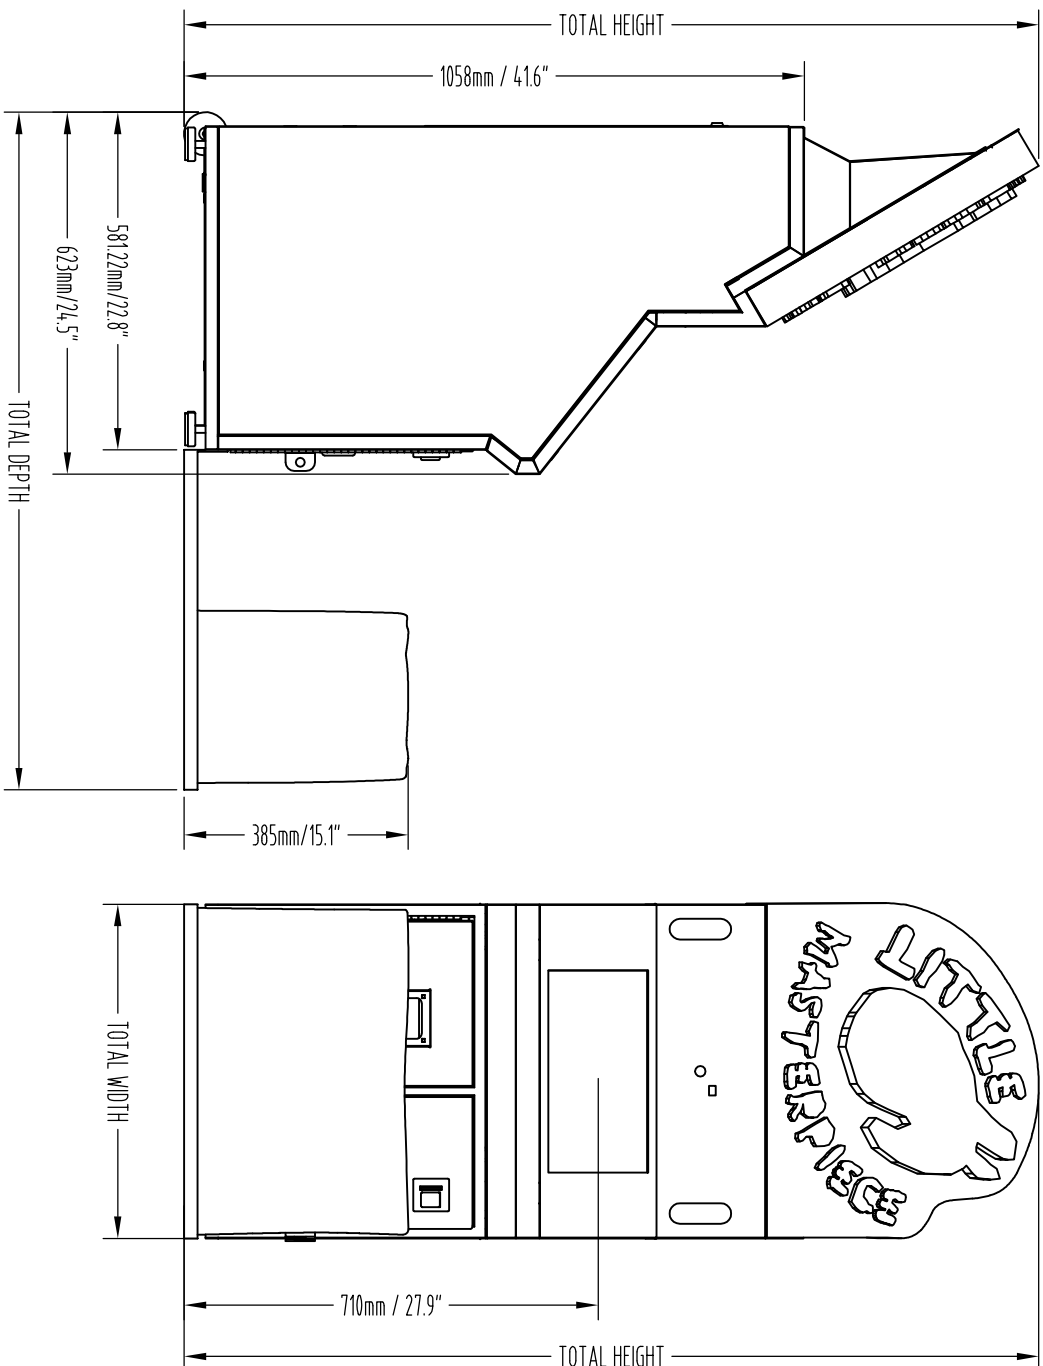

LITTLE MASTER PIECE COMPACT PRODUCT DIMENSIONS

LITTLE MASTER PIECE COMPACT PRODUCT DIMENSIONS

TYPE	TOTAL DEPTH (mm / inch)	TOTAL WEIGHT (kg / lb)	TOTAL HEIGHT (mm / inch)	TOTAL WIDTH (mm / inch)
LITTLE MASTER PIECE COMPACT	1166.2mm / 45.9"	12Kg / 26.75lb	1455mm / 57.2"	575mm / 22.6"