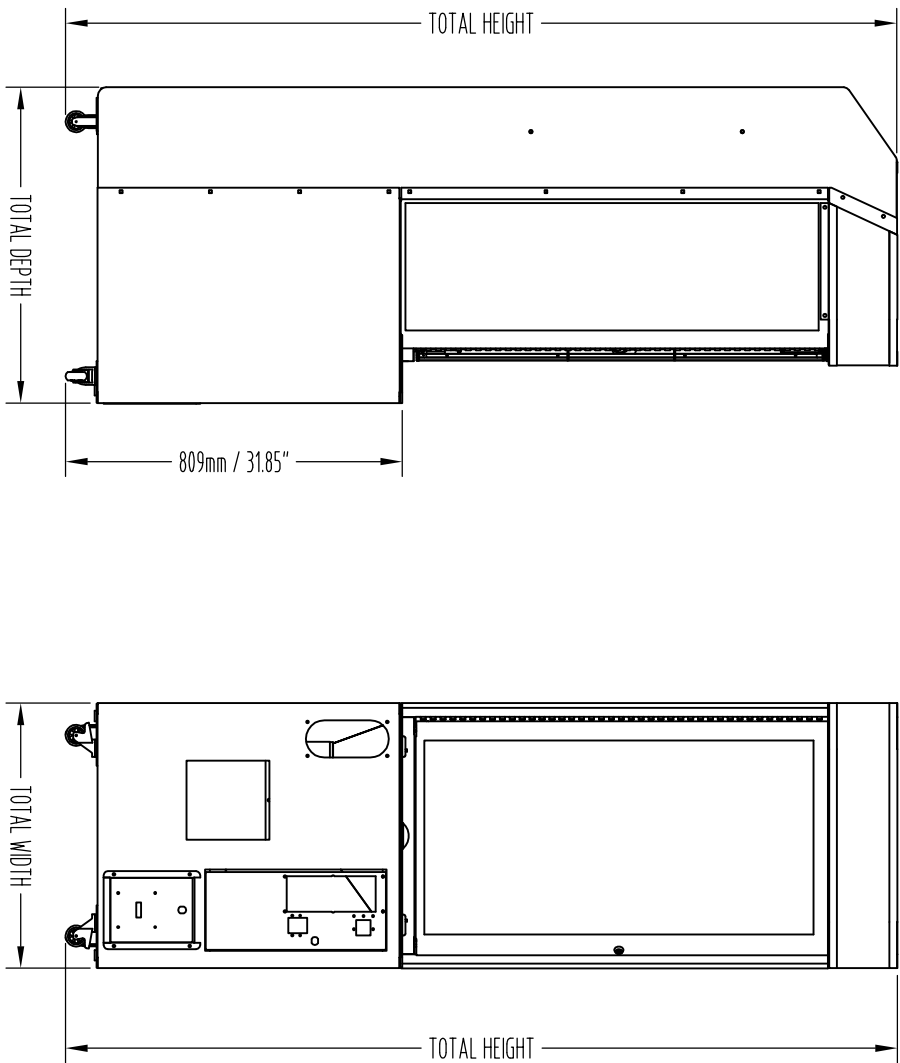

# LIGHTHOUSE STANDARD/CLUB PRODUCT DIMENSIONS

## LIGHTHOUSE STANDARD/CLUB PRODUCT DIMENSIONS

TYPE	TOTAL DEPTH (mm / inch)	TOTAL WEIGHT (kg / lb)	TOTAL HEIGHT (mm / inch)	TOTAL WIDTH (mm / inch)
LIGHTHOUSE STANDARD/CLUB	760mm / 29.92"	142kg / 313.05lb	2000mm / 78.74"	638mm / 25.12"