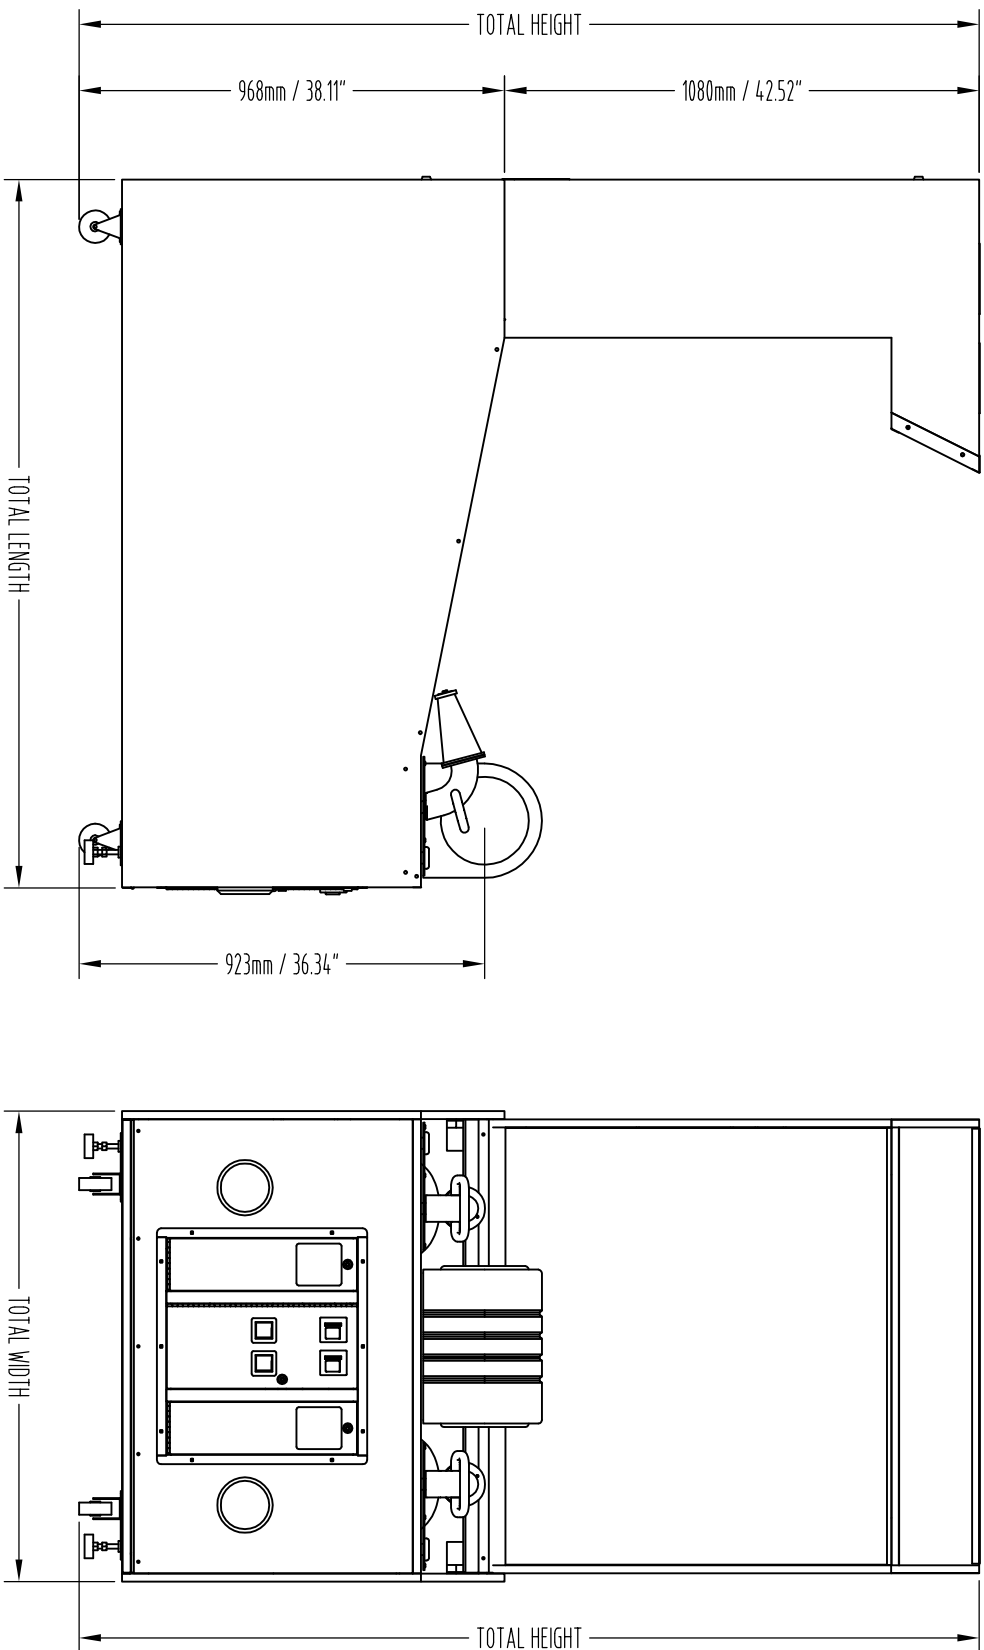

FIRE FIGHTER PRODUCT DIMENSIONS

SFIRE FIGHTER PRODUCT DIMENSIONS

TYPE	TOTAL LENGTH (mm / inch)	TOTAL WEIGHT (kg / lb)	TOTAL HEIGHT (mm / inch)	TOTAL WIDTH (mm / inch)
FIRE FIGHTER	1611mm / 63.42"	240kg / 529.11lb	2048mm / 80.63"	1070mm / 42.12"