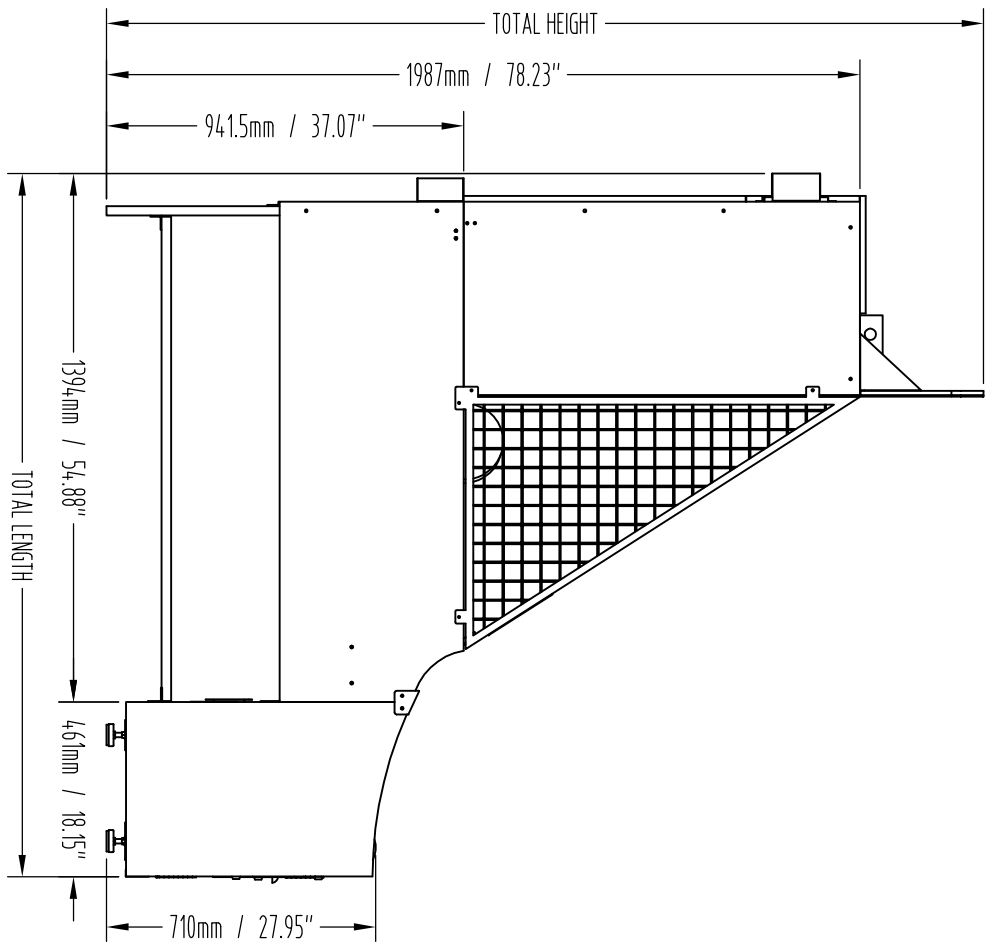

FEEDING TIME PRODUCT DIMENSIONS

FEEDING TIME PRODUCT DIMENSIONS

FEEDING TIME PRODUCT DIMENSIONS				
TYPE	TOTAL LENGTH (mm / inch)	TOTAL WEIGHT (kg / lb)	TOTAL HEIGHT (mm / inch)	TOTAL WIDTH (mm / inch)
FEEDING TIME	1855mm / 73.03"	203kg / 447.54lb	2314mm / 91.10"	864mm / 34.01"