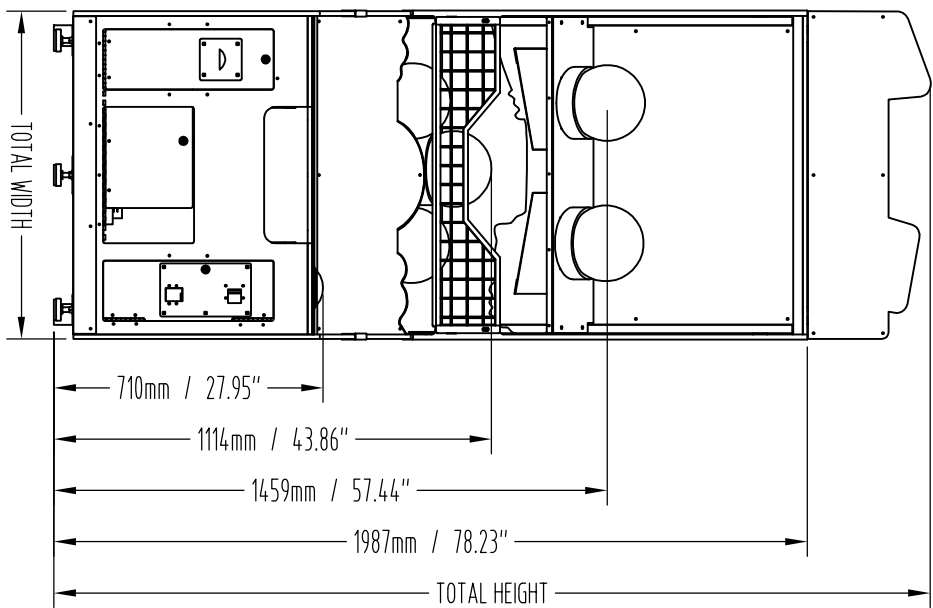

FEEDING TIME PRODUCT DIMENSIONS

FEEDING TIME PRODUCT DIMENSIONS

FEEDING TIME PRODUCT DIMENSIONS				
TYPE	TOTAL LENGTH (mm / inch)	TOTAL WEIGHT (kg / lb)	TOTAL HEIGHT (mm / inch)	TOTAL WIDTH (mm / inch)
FEEDING TIME	1855mm / 73.03"	203kg / 447.54lb	2314mm / 91.10"	864mm / 34.01"