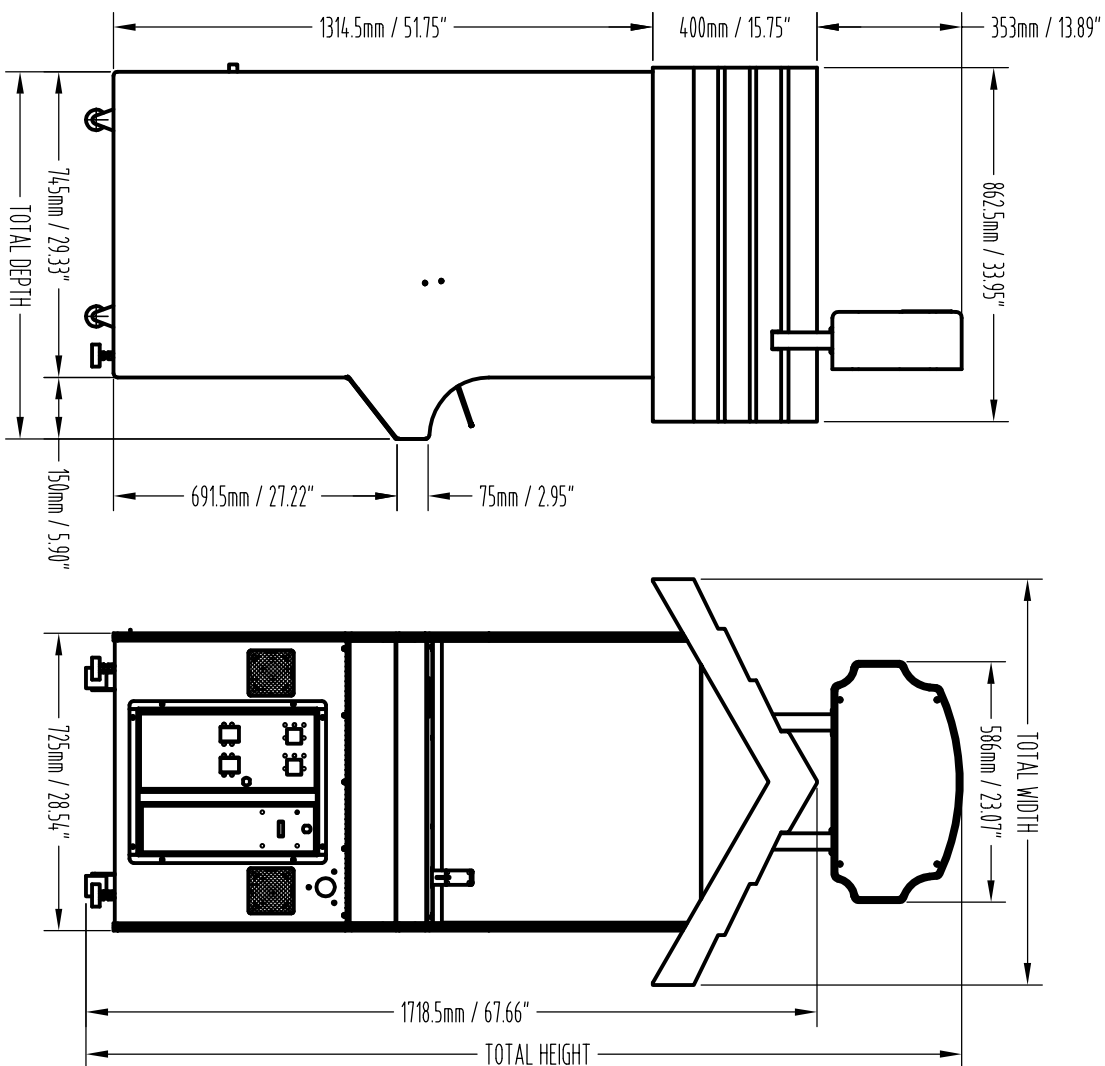

FAST DRAW PRODUCT DIMENSIONS

FAST DRAW PRODUCT DIMENSIONS

FAST DRAW PRODUCT DIMENSIONS				
TYPE	TOTAL DEPTH (mm / inch)	TOTAL WEIGHT (kg / lb)	TOTAL HEIGHT (mm / inch)	TOTAL WIDTH (mm / inch)
FAST DRAW	895mm / 35.23"	160kg / 352.74lb	2134.5mm / 84.03"	989mm / 38.93"