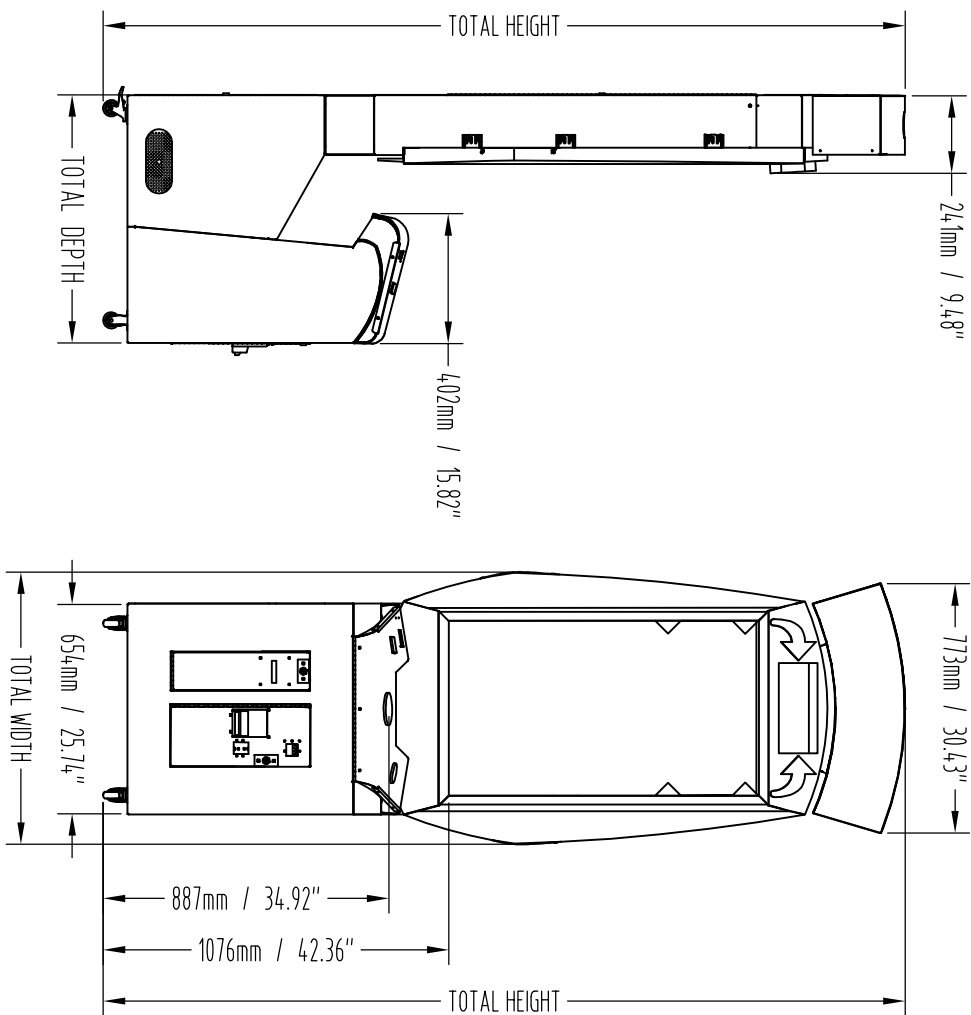

DOUBLE UP STACKER PRODUCT DIMENSIONS

DOUBLE UP STACKER PRODUCT DIMENSIONS

DOUBLE UP STACKER PRODUCT DIMENSIONS				
TYPE	TOTAL DEPTH (mm / inch)	TOTAL WEIGHT (kg / lb)	TOTAL HEIGHT (mm / inch)	TOTAL WIDTH (mm / inch)
DOUBLE UP STACKER	770mm / 30.31"	123kg / 271.71lb	2488mm / 97.95"	845mm / 33.26"