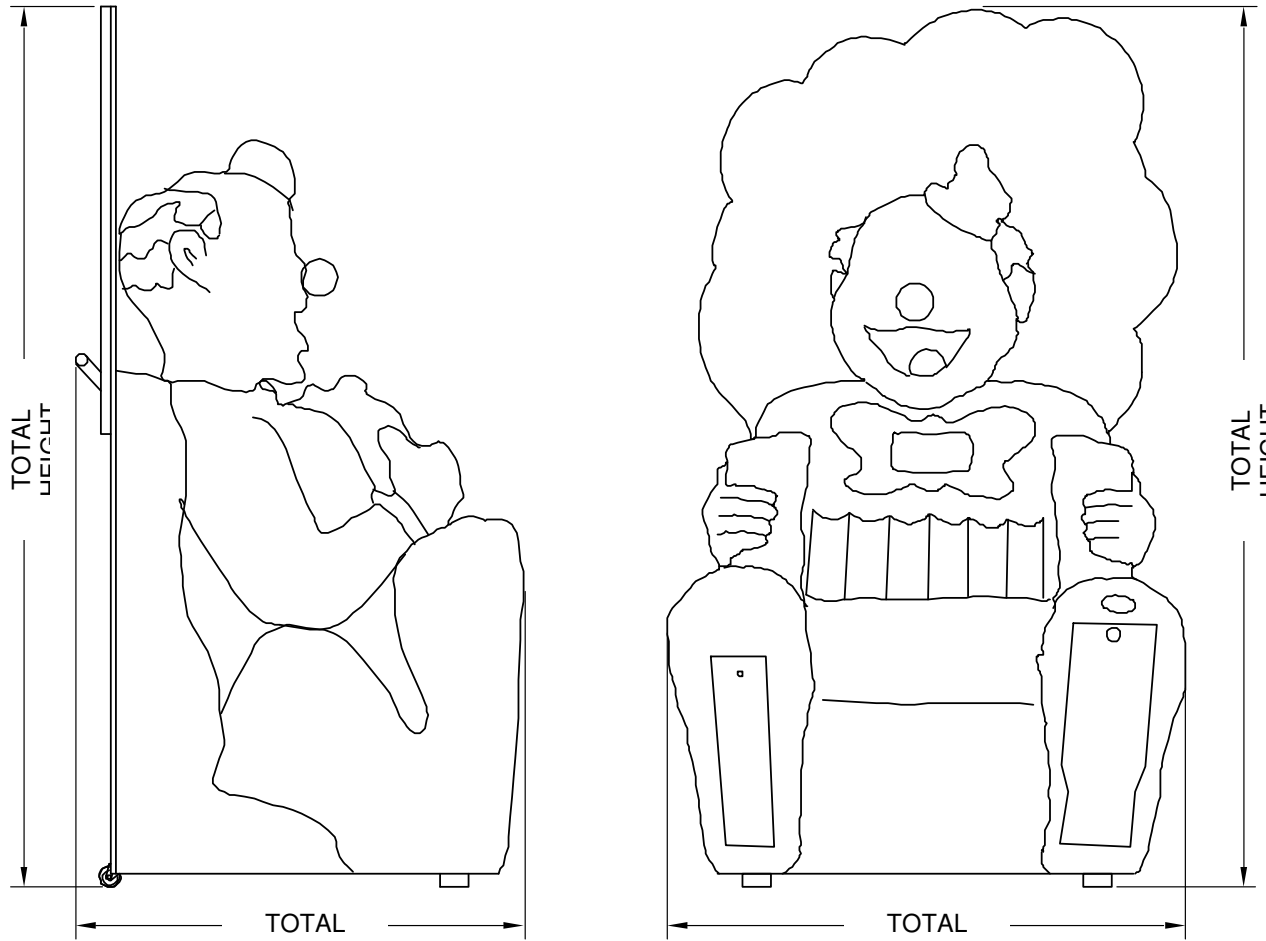

CHUCKLES THE CLOWN PRODUCT DIMENSIONS

CHUCKLES THE CLOWN PRODUCT DIMENSIONS

| TYPE | TOTAL DEPTH (mm/inch) | TOTAL WEIGHT (Kg/Lb) | TOTAL HEIGHT (mm/inch) | TOTAL WIDTH (mm/inch) |
|--------------------|--------------------------|-------------------------|---------------------------|--------------------------|
| CHUCKLES THE CLOWN | 800mm / 31.49" | 113Kg / 71.65Lb | 1820mm / 71.65" | 980mm / 38.58" |