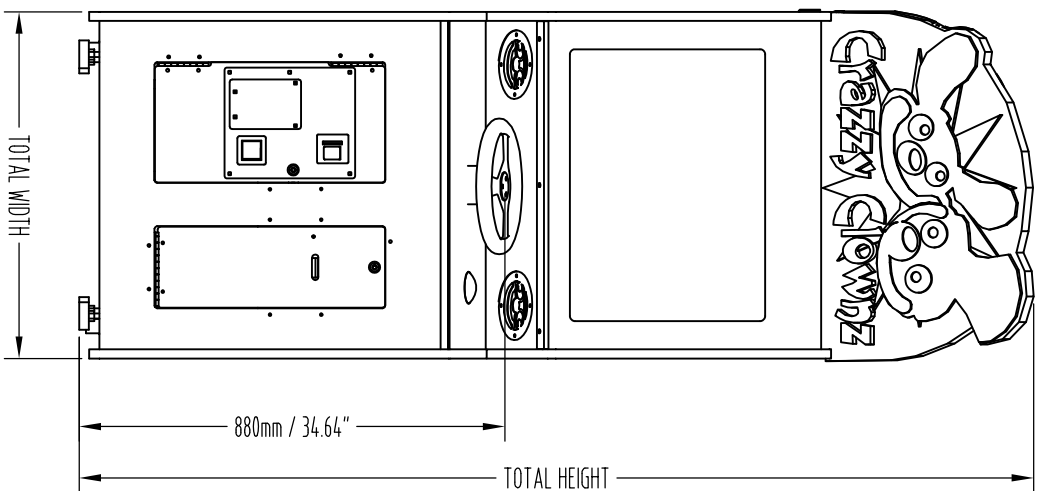

CRAZZY CLOWN PRODUCT DIMENSIONS

CRAZZY CLOWN PRODUCT DIMENSIONS

TYPE	TOTAL LENGTH (mm / inch)	TOTAL WEIGHT (kg / lb)	TOTAL HEIGHT (mm / inch)	TOTAL WIDTH (mm / inch)
CRAZZY CLOWN	1055mm / 41.53"	14.3kg / 31.526lb	1910mm / 75.19"	680mm / 26.77"