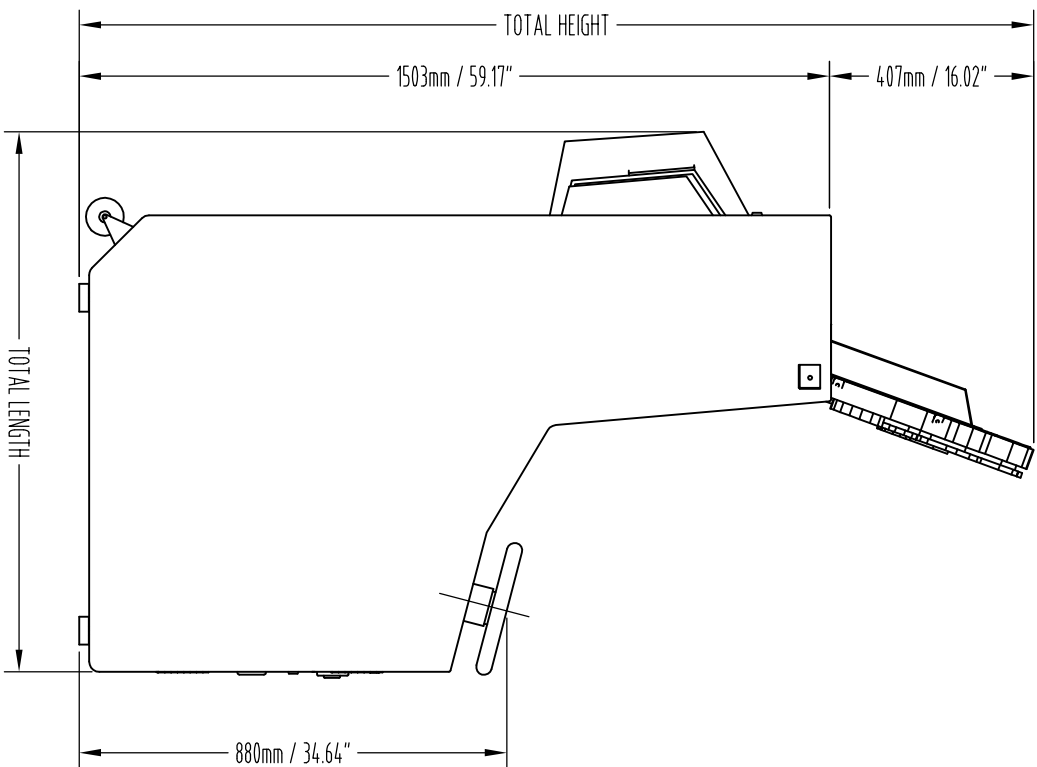

CRAZZY CLOWN PRODUCT DIMENSIONS

CRAZZY CLOWN PRODUCT DIMENSIONS

TYPE	TOTAL LENGTH (mm / inch)	TOTAL WEIGHT (kg / lb)	TOTAL HEIGHT (mm / inch)	TOTAL WIDTH (mm / inch)
CRAZZY CLOWN	1055mm / 41.53"	14.3kg / 31.526lb	1910mm / 75.19"	680mm / 26.77"