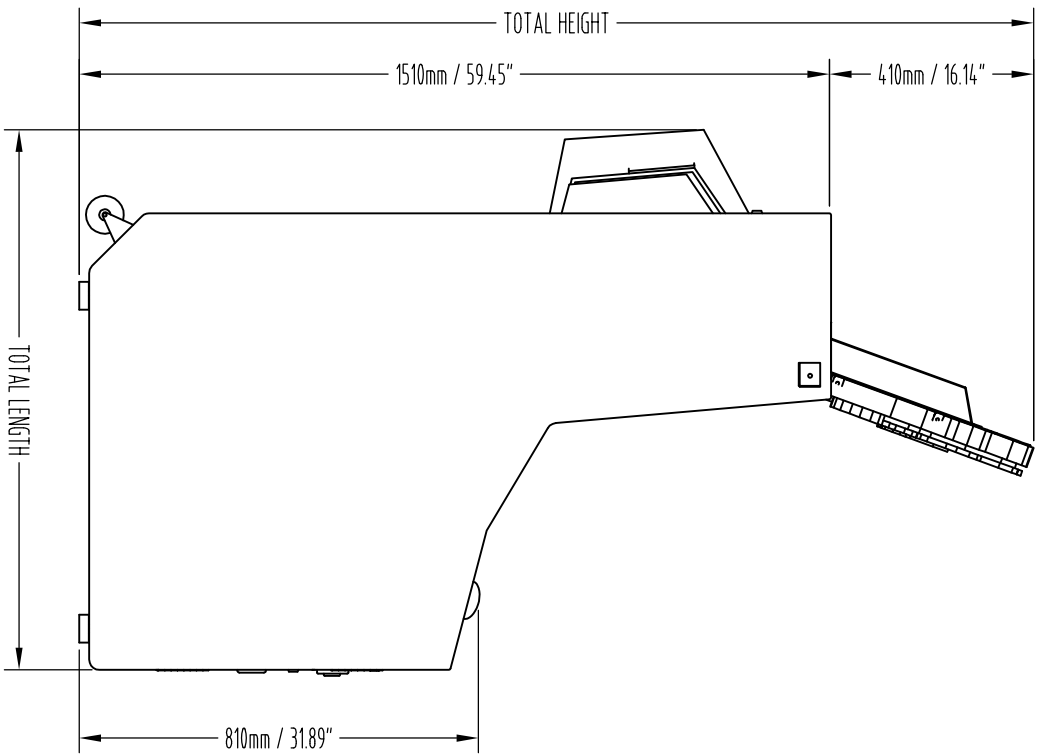

CHICKEN FARM PRODUCT DIMENSIONS

CHICKEN FARM PRODUCT DIMENSIONS

CHICKEN FARM PRODUCT DIMENSIONS				
TYPE	TOTAL LENGTH (mm / inch)	TOTAL WEIGHT (kg / lb)	TOTAL HEIGHT (mm / inch)	TOTAL WIDTH (mm / inch)
CHICKEN FARM	1055mm / 41.53"	14.3kg / 31.526lb	1920mm / 75.59"	680mm / 26.77"