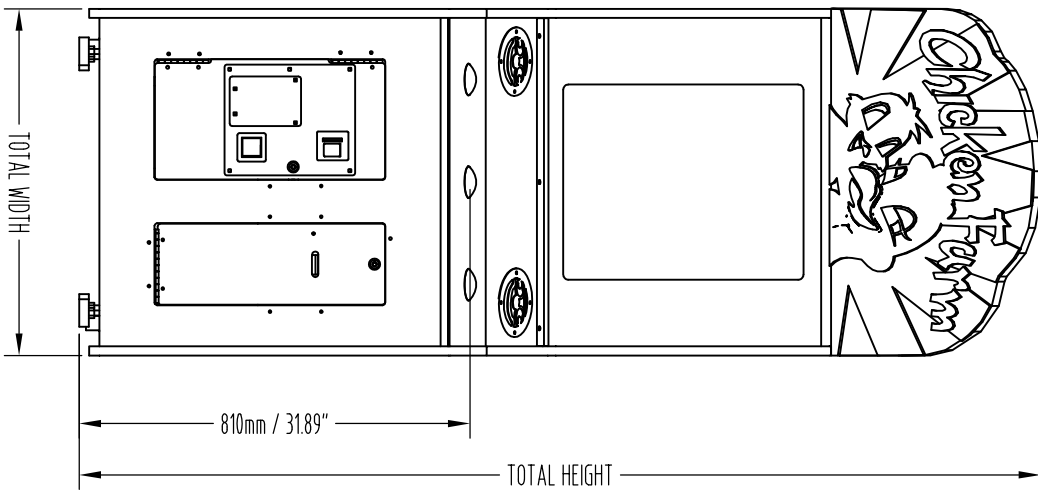

CHICKEN FARM PRODUCT DIMENSIONS

CHICKEN FARM PRODUCT DIMENSIONS

CHICKEN FARM PRODUCT DIMENSIONS				
TYPE	TOTAL LENGTH (mm / inch)	TOTAL WEIGHT (kg / lb)	TOTAL HEIGHT (mm / inch)	TOTAL WIDTH (mm / inch)
CHICKEN FARM	1055mm / 41.53"	14.3kg / 31.526lb	1920mm / 75.59"	680mm / 26.77"