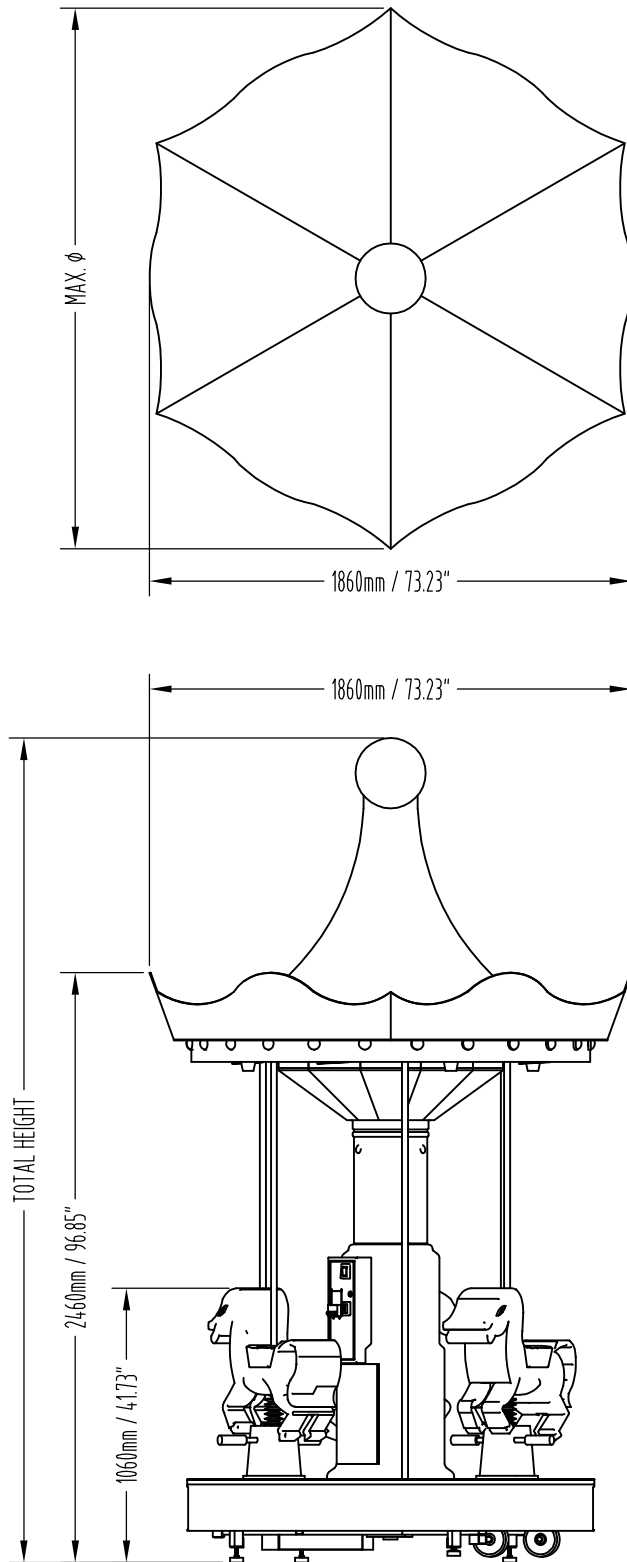

CAROUSEL PRODUCT DIMENSIONS

CAROUSEL PRODUCT DIMENSIONS			
TYPE	MAX. ϕ (mm / inch)	TOTAL WEIGHT (kg / lb)	TOTAL HEIGHT (mm / inch)
CAROUSEL	2130mm / 83.85"	330Kg / 727.52Lb	3190mm / 125.59"