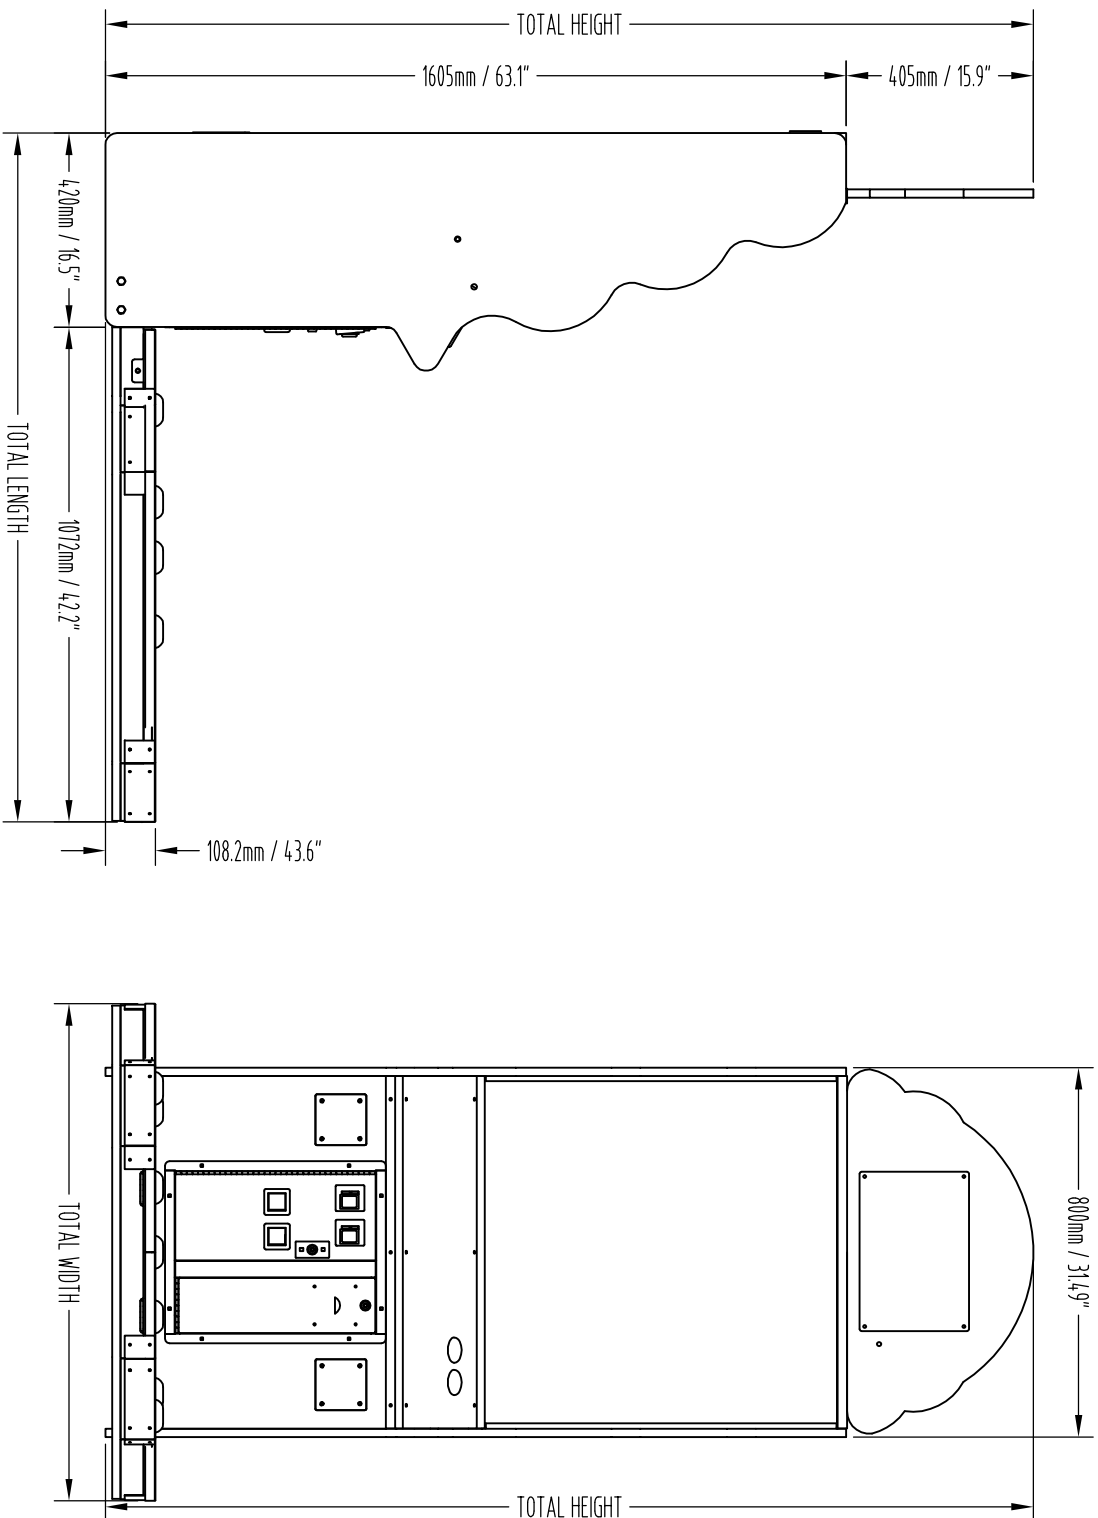

BEE BEE BOPPIN PRODUCT DIMENSIONS

BEE BEE BOPPIN PRODUCT DIMENSIONS

BEE BEE BOPPIN PRODUCT DIMENSIONS				
TYPE	TOTAL LENGTH (mm / inch)	TOTAL WEIGHT (kg / lb)	TOTAL HEIGHT (mm / inch)	TOTAL WIDTH (mm / inch)
BEE BEE BOPPIN	1495mm / 58.8"	100kg / 221lb	2020mm / 79.5"	1082mm / 42.5"